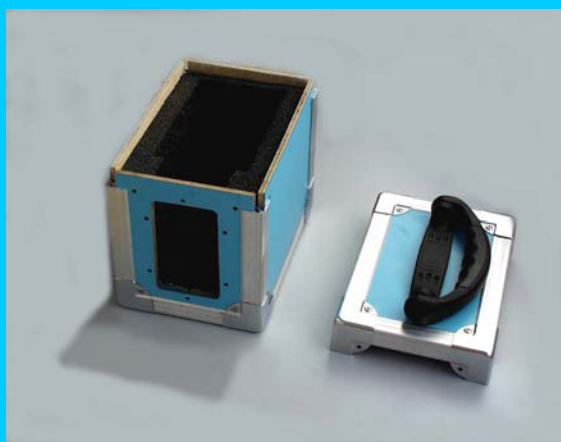

BATTERY PACK 9,5 Ah

BATTERY PACK

for
**Dryfit 9.5 Ah
batteries**

Single output

XLR 3 or XLR4

Recessed plate
protects
XLR output
and
Battery Monitor
during
transport

BATTERY MONITOR

To check conveniently
battery status
on the Set,
in Rental Houses

**Battery is checked
under load**

Rugged case

Designed to easy
assembling and Service
of elements inside

Long lasting

Color selectable
by Customer

TEC di Carlo Fioretti
Tecnologie Elettroniche Cinematografiche